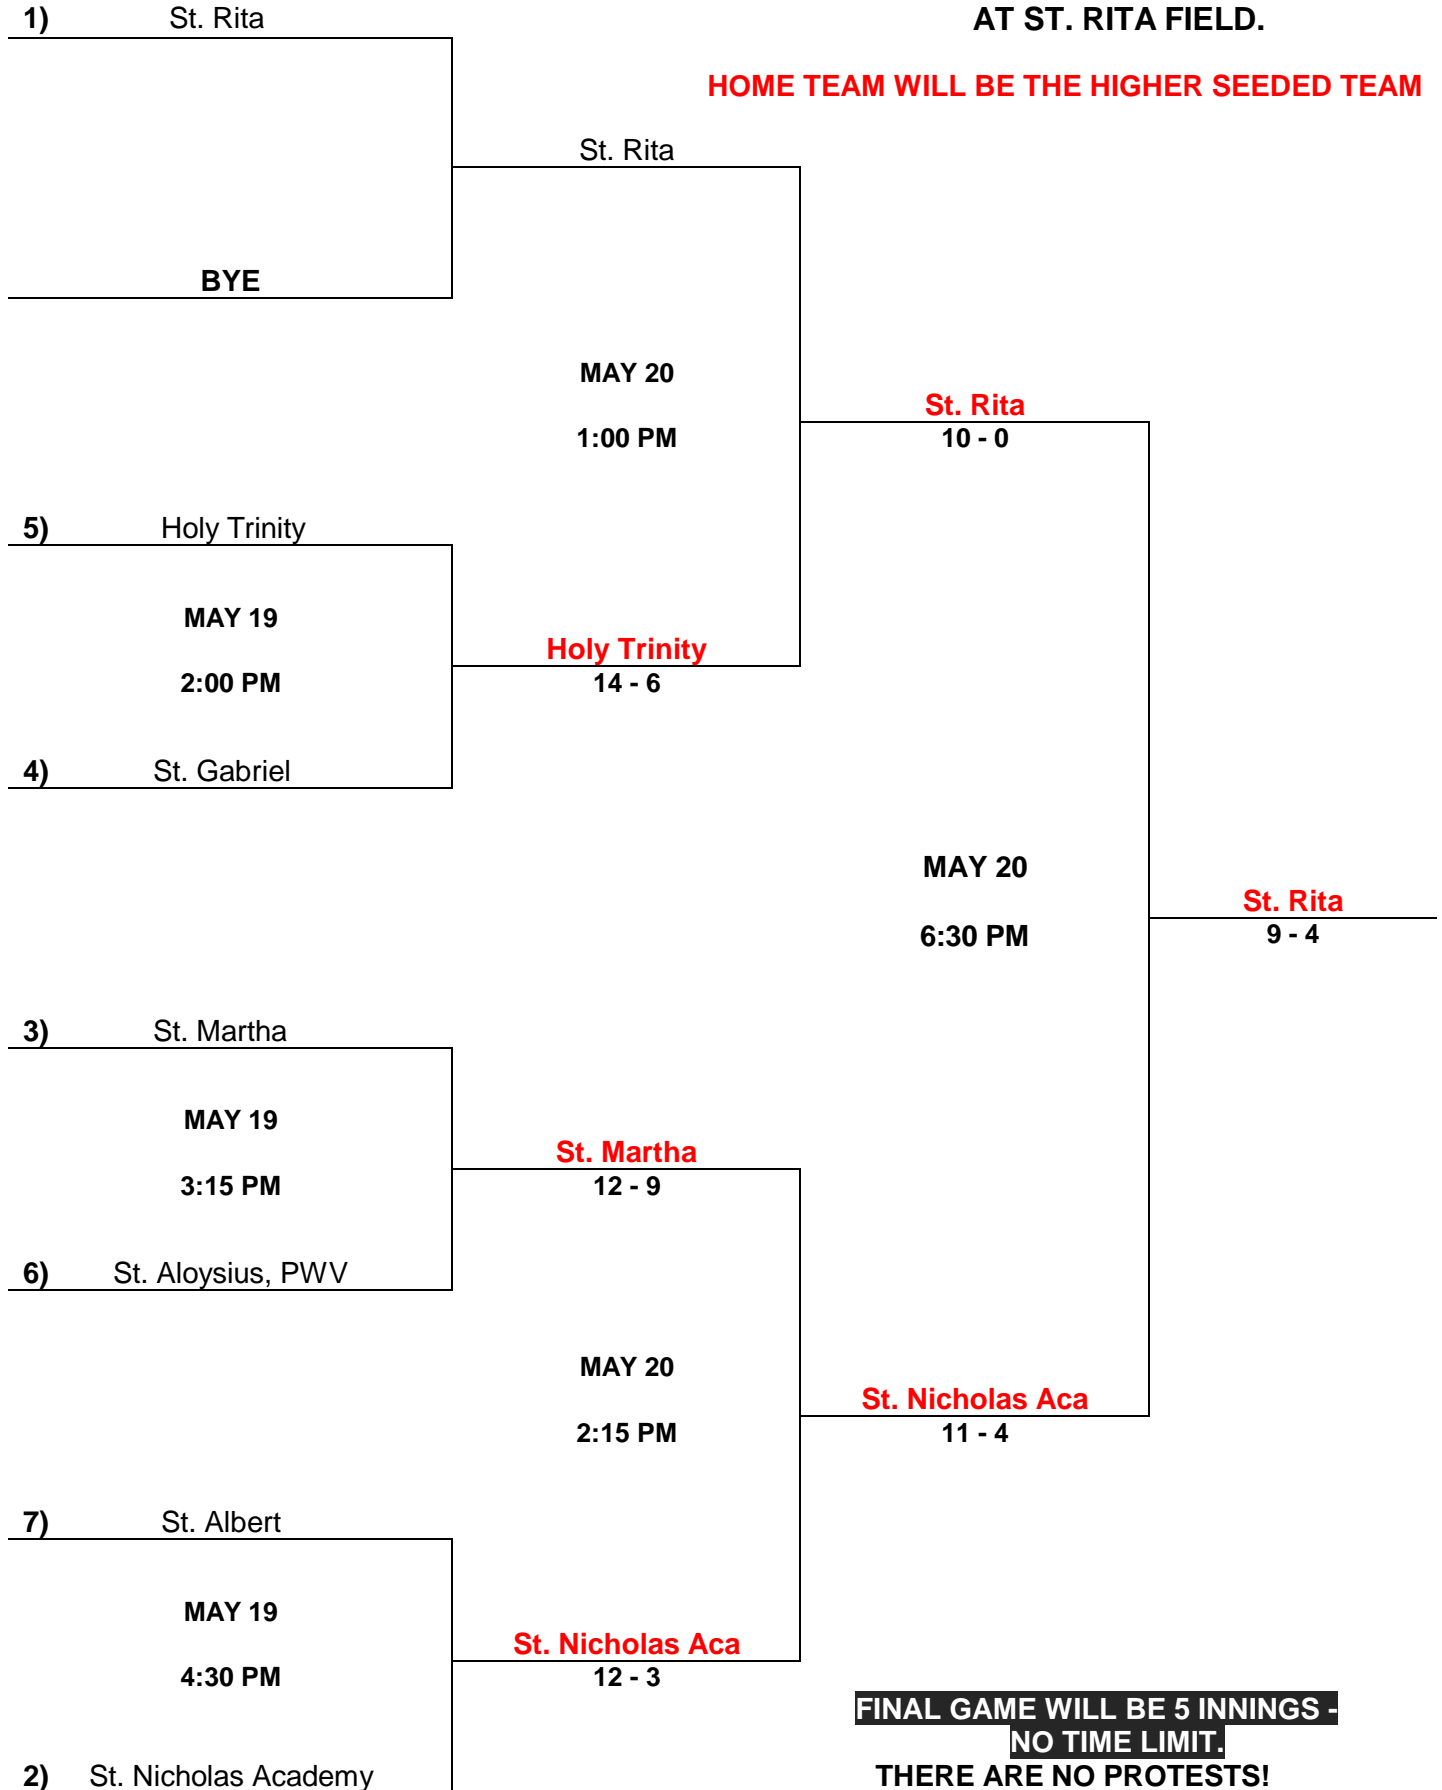

ALL GAMES WILL BE PLAYED
AT ST. RITA FIELD.

HOME TEAM WILL BE THE HIGHER SEEDED TEAM

**FINAL GAME WILL BE 5 INNINGS -
NO TIME LIMIT.
THERE ARE NO PROTESTS!**